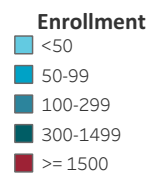

Enrollment by Arkansas County

Fall 2023

In-State Enrollment, All Levels

(excludes audit only students)

© 2023 Mapbox © OpenStreetMap

Notes:

- 1. Fall Enrollment is based on the county of student's legal residence at the time of admission to the institution.
- 2. The first line of the label represents the name of the county and the second line represents Fall enrollment from that county.