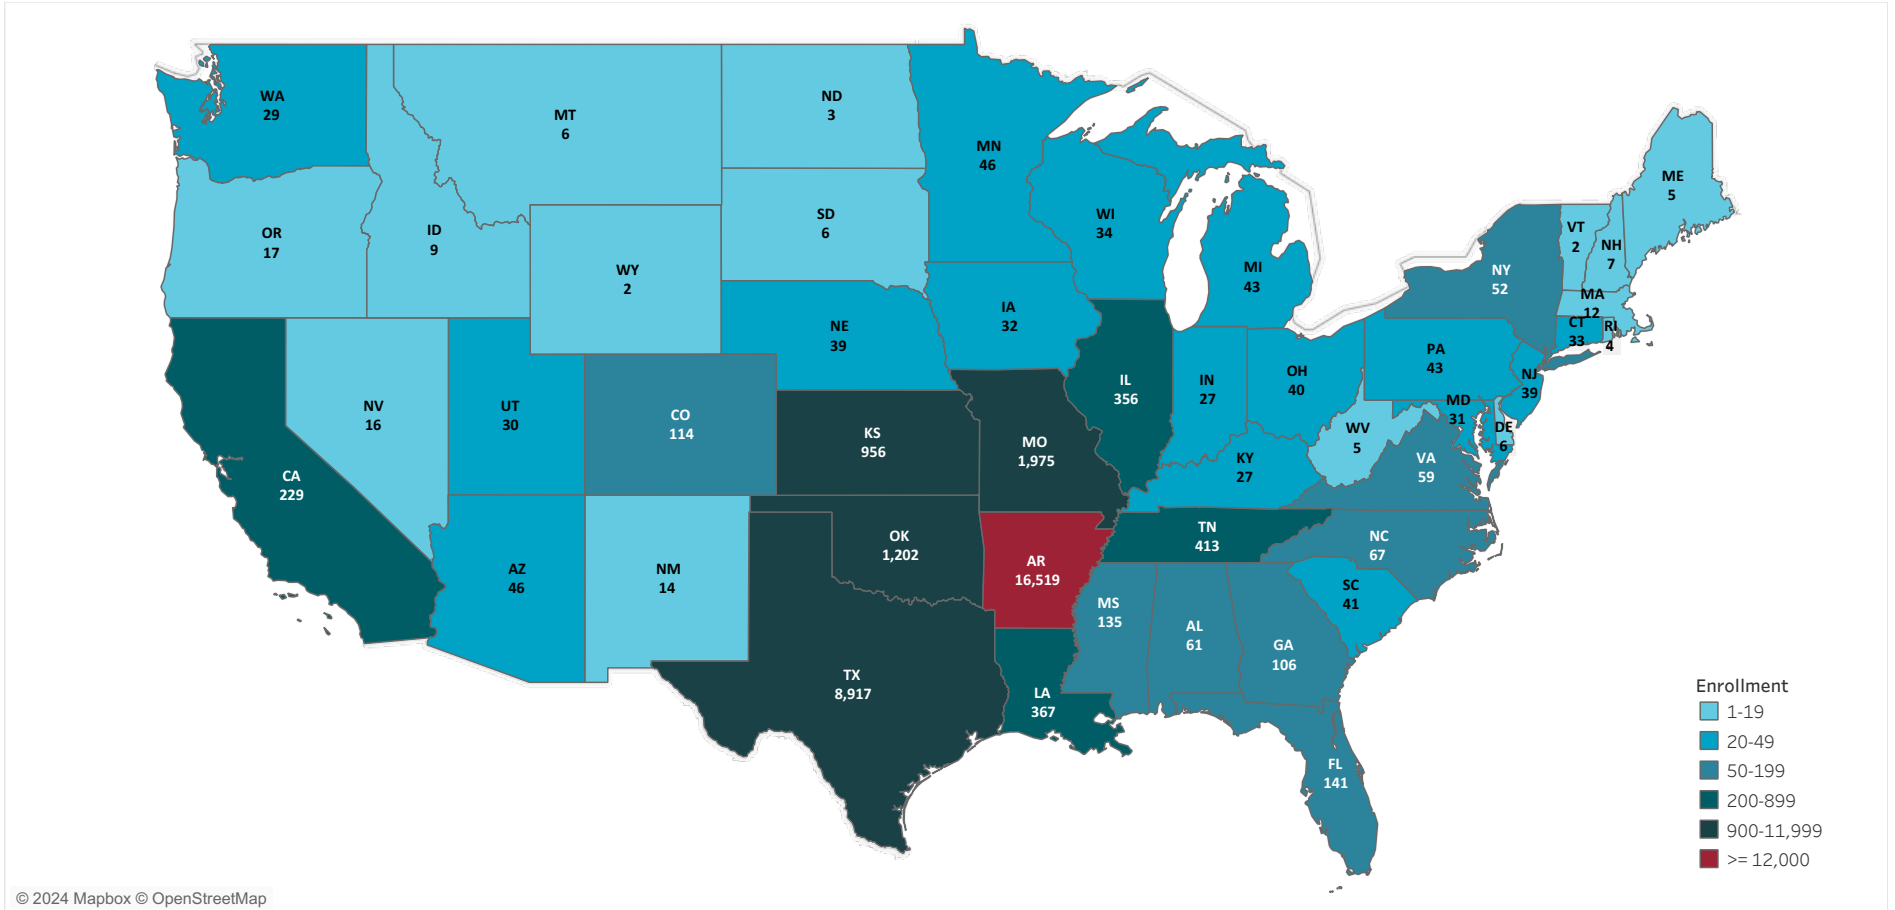

Enrollment by Legal Residence State Fall 2024

Notes:
 Enrollment not shown on map: Alaska - 1; District of Columbia - 6; Hawaii - 9; International - 1,220; Armed Forces Europe, the Middle East, and Canada - 6; Armed Forces Pacific - 3; Guam - 1; Puerto Rico - 1